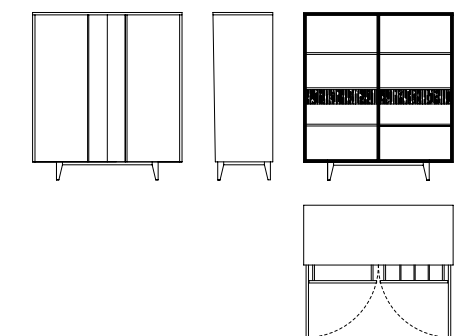

ML171 11250 X H1400 X P450MM

MÓVEL DE APOIO MILLER
MEUBLE D'APPUI MILLER
HALL CABINET MILLER