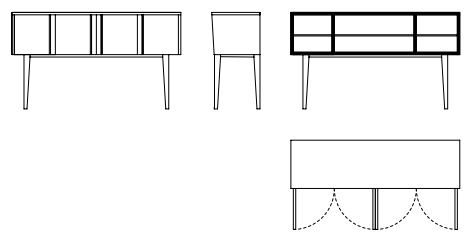

ML394 L1400 X H800 X P400MM
CONSOLA MILLER III
CONSOLA MILLER III
CONSOLE MILLER III