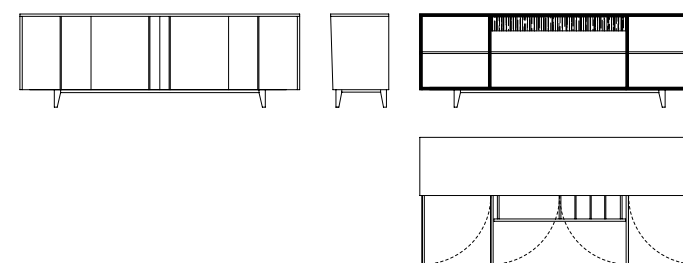

ML156 12400 X H850 X P500MM

APARADOR MILLER 4 PORTAS
BUFFET MILLER 4 PORTES
SIDEBOARD MILLER 4 DOORS